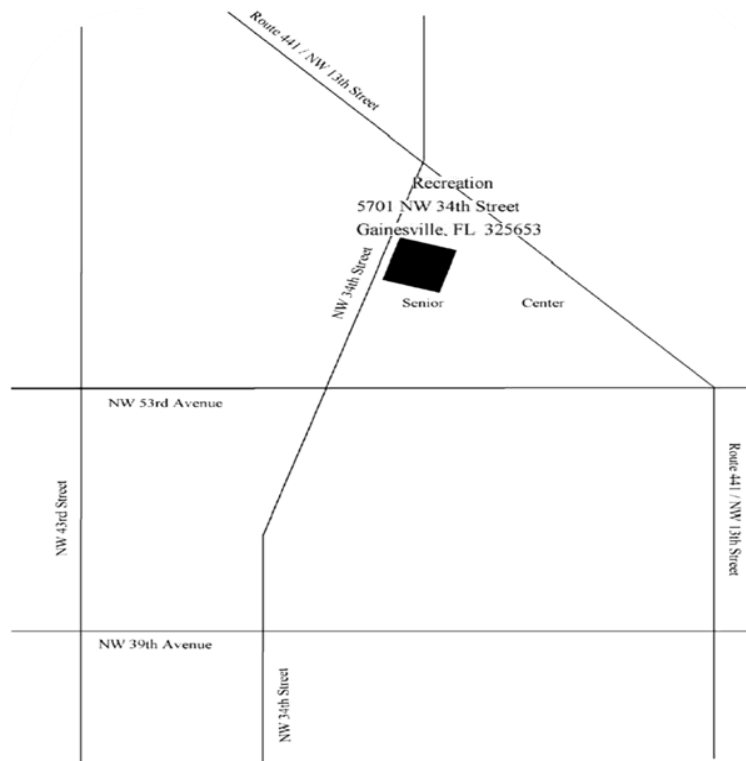

Organizations that have received our community service products include:

- Guardian ad Litem
- Peaceful Paths
- Shands Hospital (cancer and pediatric units)
- Shands Elder Care
- Healthy Families
- Arbor House
- Fisher House
- Family Promise
- Grace Market Place
- Quilts of Valor
- Ronald McDonald House
- Alzheimer's Art Initiative
- Alachua County Fire Rescue
- Alachua County Public Schools
- Waldo Fire Department
- other non-profit organizations

Through our community outreach program, members have taught quilting to children through the Foster Grandparent programs, worked with Arbor House to teach quilting skills to their residents, held free quilting programs in the county libraries, and conducted other activities that take QACDG into the community to share our love of quilting. Guild members are invited to help, and new ideas for reaching into our community are always welcome.

Come join us!

OUR MISSION

Quilters of Alachua County Day Guild, Inc. is a 501 (c)(3) corporation dedicated to the heritage of quilting and related arts for individuals of north central Florida through education, inspiration and information.